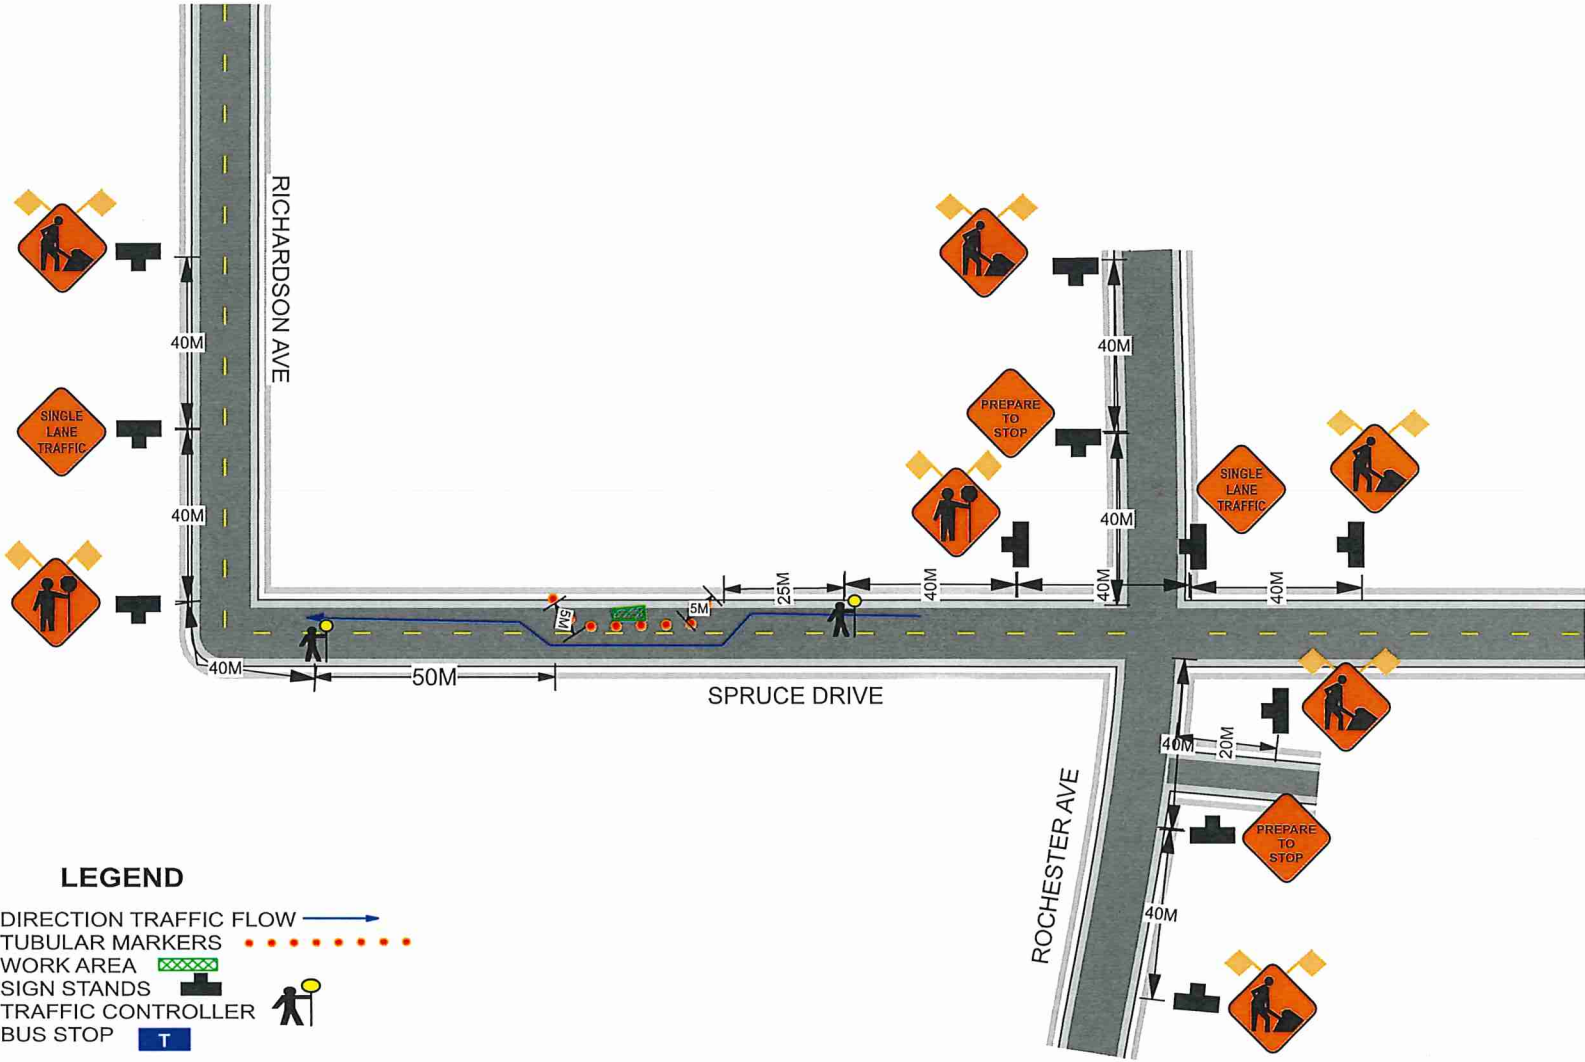

FORTIS BC GAS INSTALLATION
45320 SPRUCE DRIVE, CHILLIWACK
JOB# 31056717

APRIL 2019
HOURS OF OPERATION 7:00AM - 3:00PM
WORK WILL TAKE ONE DAY TO COMPLETE

LEGEND

- DIRECTION TRAFFIC FLOW
- TUBULAR MARKERS
- WORK AREA
- SIGN STANDS
- TRAFFIC CONTROLLER
- BUS STOP